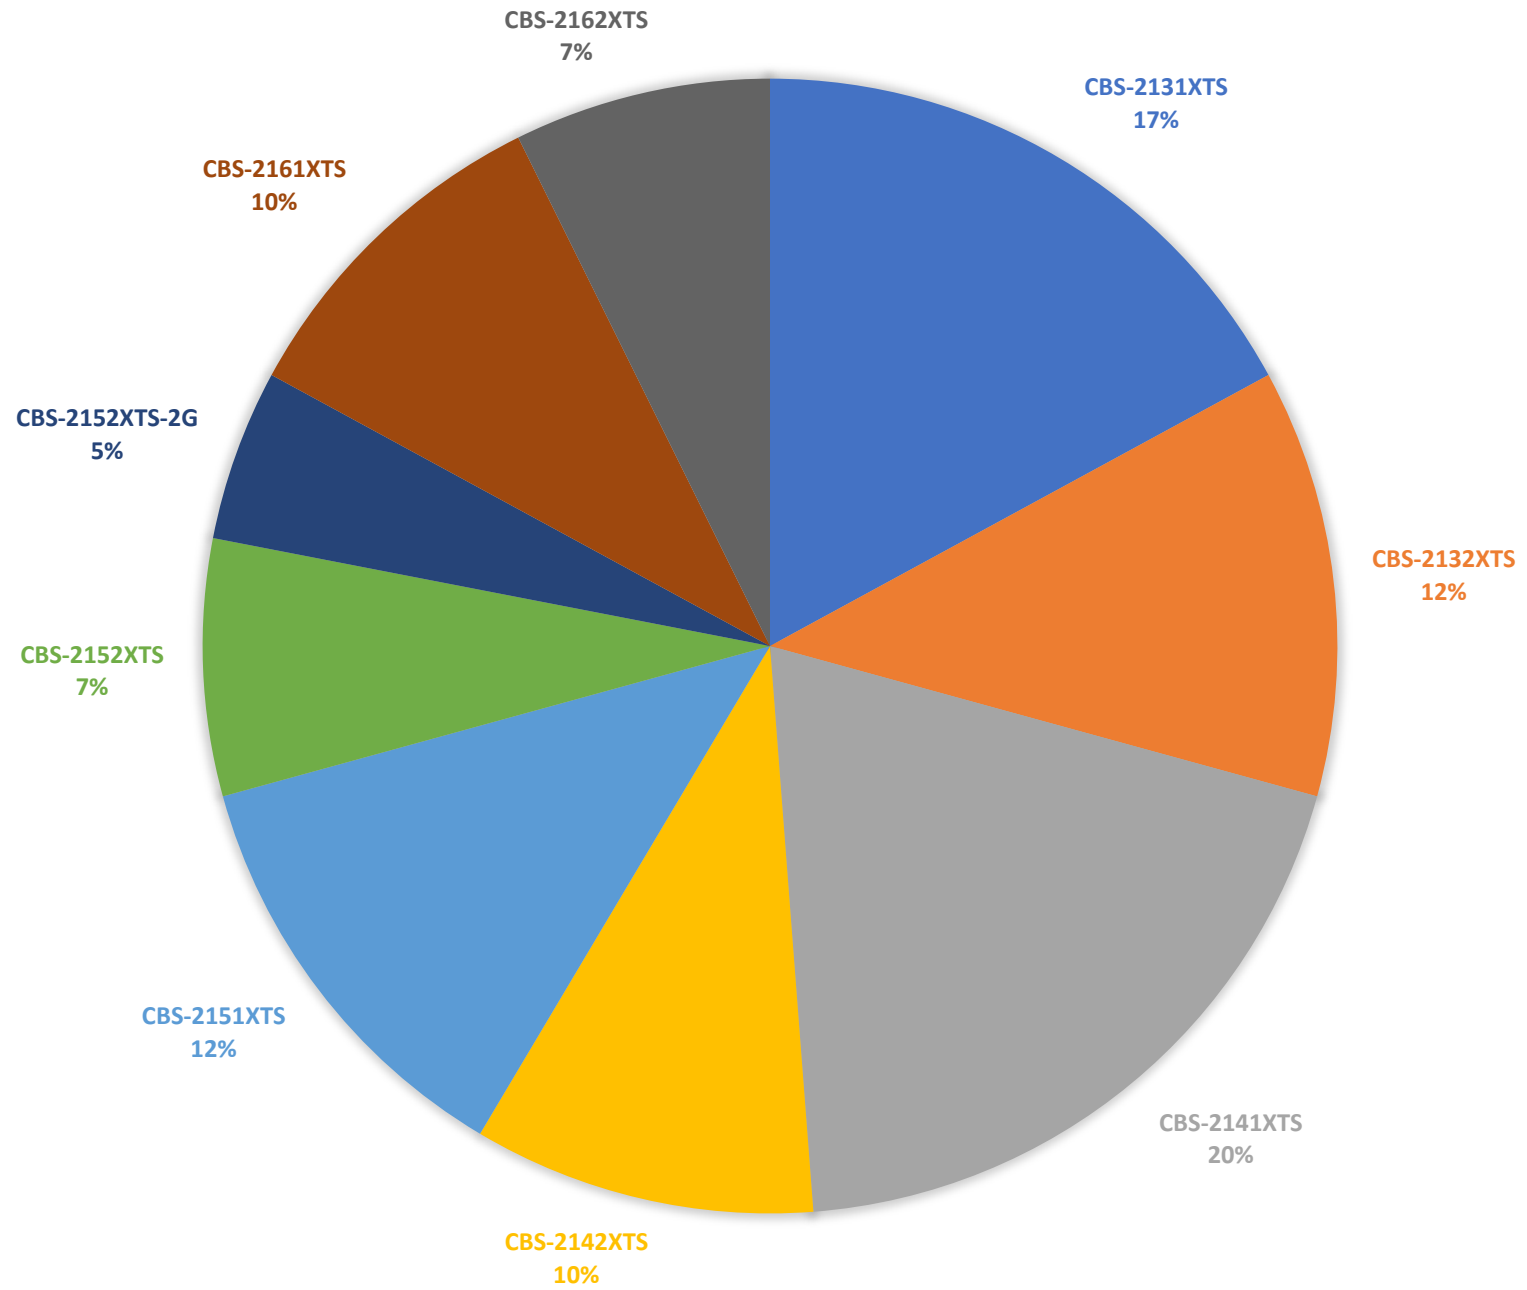

EXTRACTOR TOUCHSCREEN SERIES