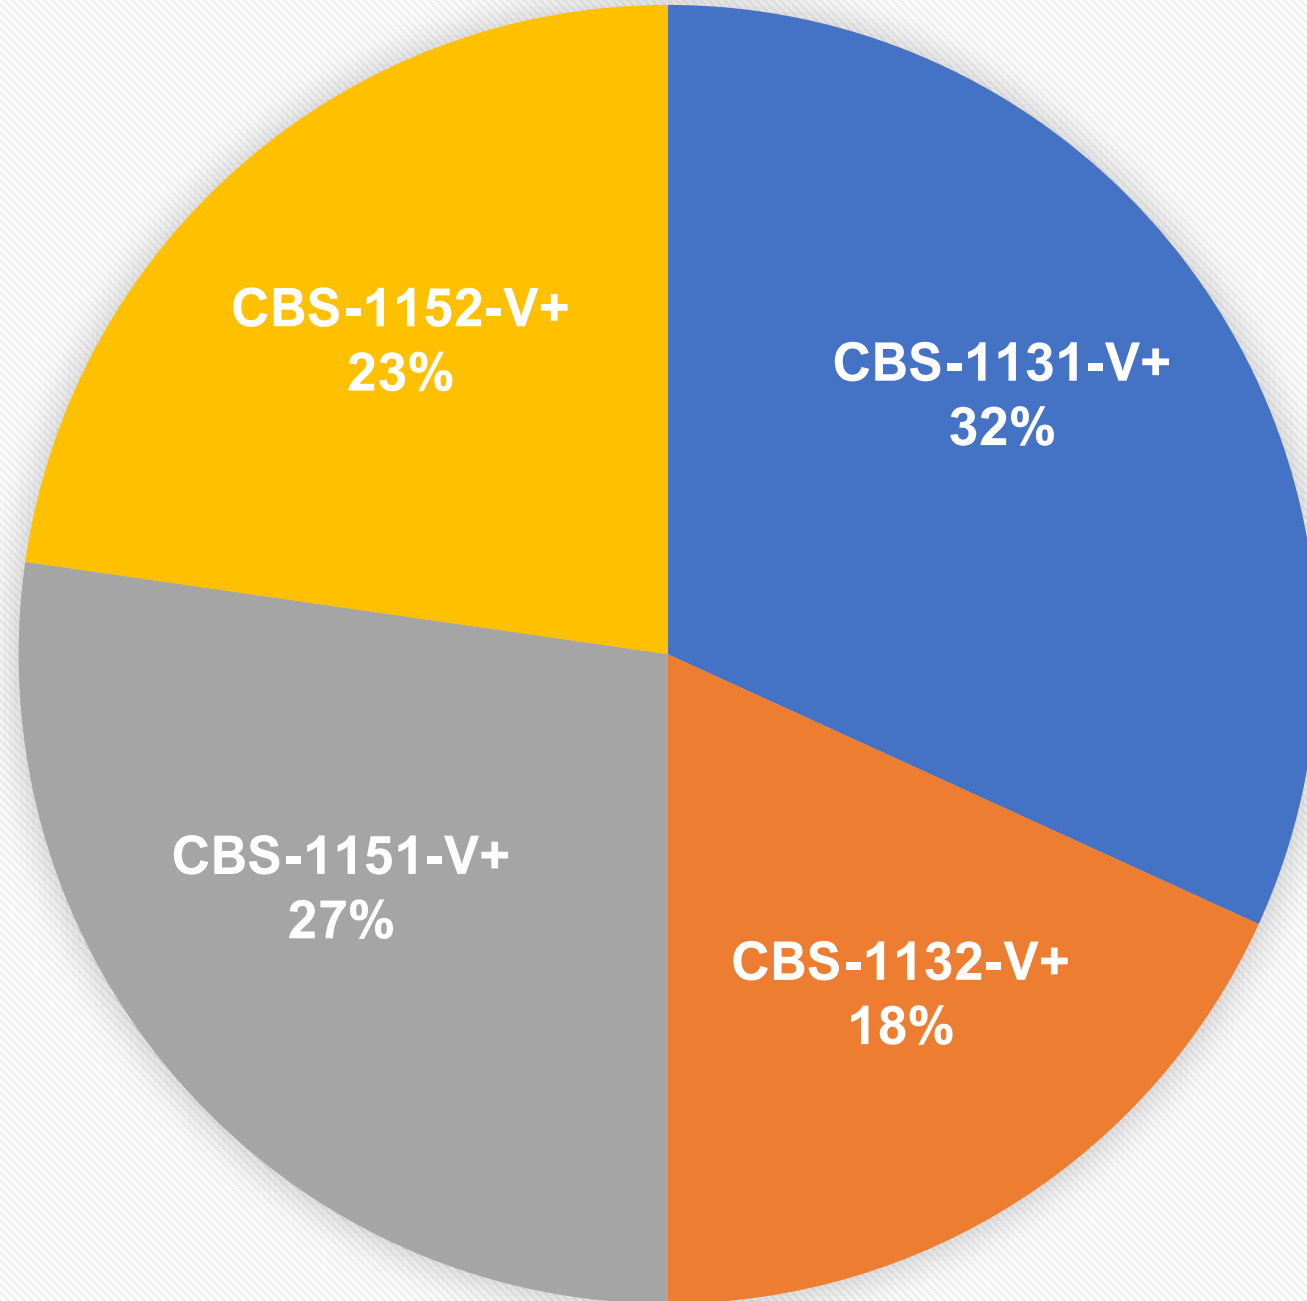

Extractor PLUS